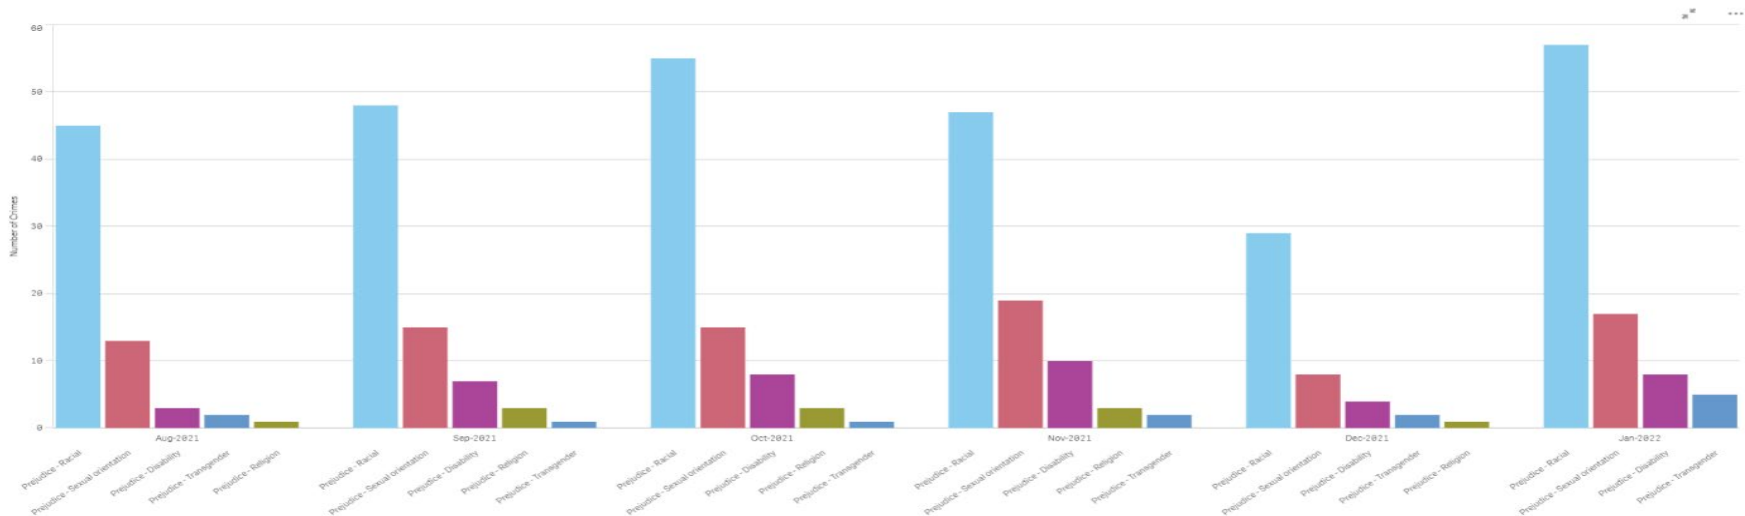

Performance – Hate Crime overview

Force

- Hate crime across the Force in January has returned to a post-Covid norm following an exceptional low in December 2021. 85 Hate crimes were reported in January 2022 across all strands except religion (versus an average of 66.2 over a 24-month period).
- Due to restrictions since the Covid pandemic, seasonal trends have been skewed, however racial and sexual orientation strands (strands with more notable volumes) are showing signs of returning to expected seasonal highs and lows.

Force Hate Crime (6 months to January 2022)

Salisbury CPT

	Number of Crimes	Change (n)	Change (%)
Total	100	25	33.3%
Prejudice – Racial	55	2	3.8%
Prejudice – Sexual orientation	27	10	58.8%
Prejudice - Disability	10	7	233.3%
Prejudice - Religion	8	7	700.0%
Prejudice - Transgender	7	3	75.0%

Year on year comparison February 2021 to January 2022 (note: an individual crime can be tagged with more than one prejudice type e.g. sexual orientation & transgender)